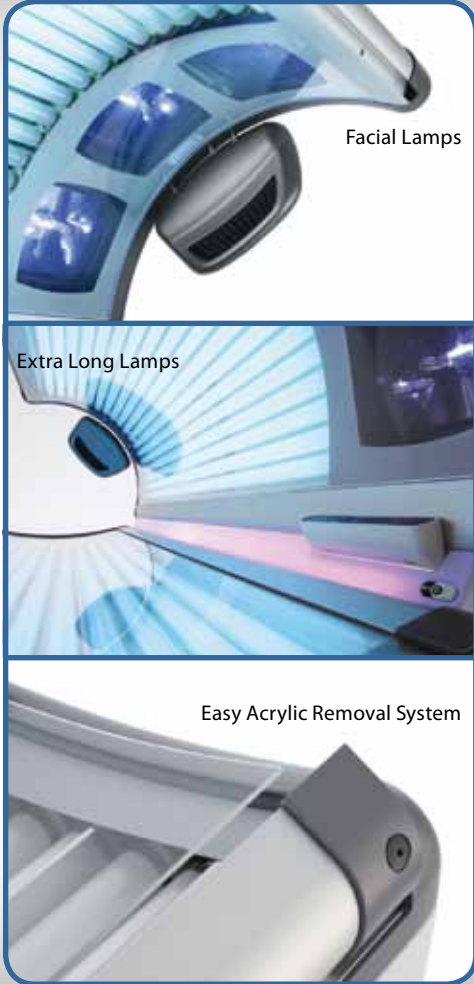

SunFire® 35X

SUNFIRE

Experience One of a Kind Tanning!

35 long lamps for head-to-toe results.

The 35 lamp 10 minute commercial tanning bed is one of a kind. This bed comes with longer lamps to give you the extra room to stretch out and still receive a great tan. The integrated decorative shield provides LED light when in use, creating a soothing tanning experience.

Bed Dimensions:

89" L x 39" W x 53" H
(Minimum Room Size: 8' x 9')

SESSION TIME	BODY LAMPS	SPECIAL FEATURES	COOLING	POWER	OPTIONAL FEATURES	WARRANTY	MINIMUM ROOM SIZE
10 MINUTES	Canopy 18 x 160 Watt Wolff 5 x 140 Watt Wolff Dark Tanning Lamps, Bench 14 x 100 Watt Reflector Wolff Dark Tanning Lamps, 3 x 400 Watt Step Down Facial Tanners	Easy Maintenance Features, Pillow and Goggles Included, Extra Long Lamps in the Canopy, Decoration Shield, Digital Timer Display, Dual Hour Counters	Includes Body Cooling Fan, Turbo Cooling System	220 Volt Dedicated Circuit, 3 Phase - 25 AMP, Single Phase - 35 AMP	MP3 Hookup with Speakers and Subwoofer +$199	12 Month Nationwide Warranty	8 ft x 9 ft

Protective eyewear is required and must be worn when tanning indoors.

Factory Direct $11,999/Volume Discount $10,499

Commercial Tanning Beds